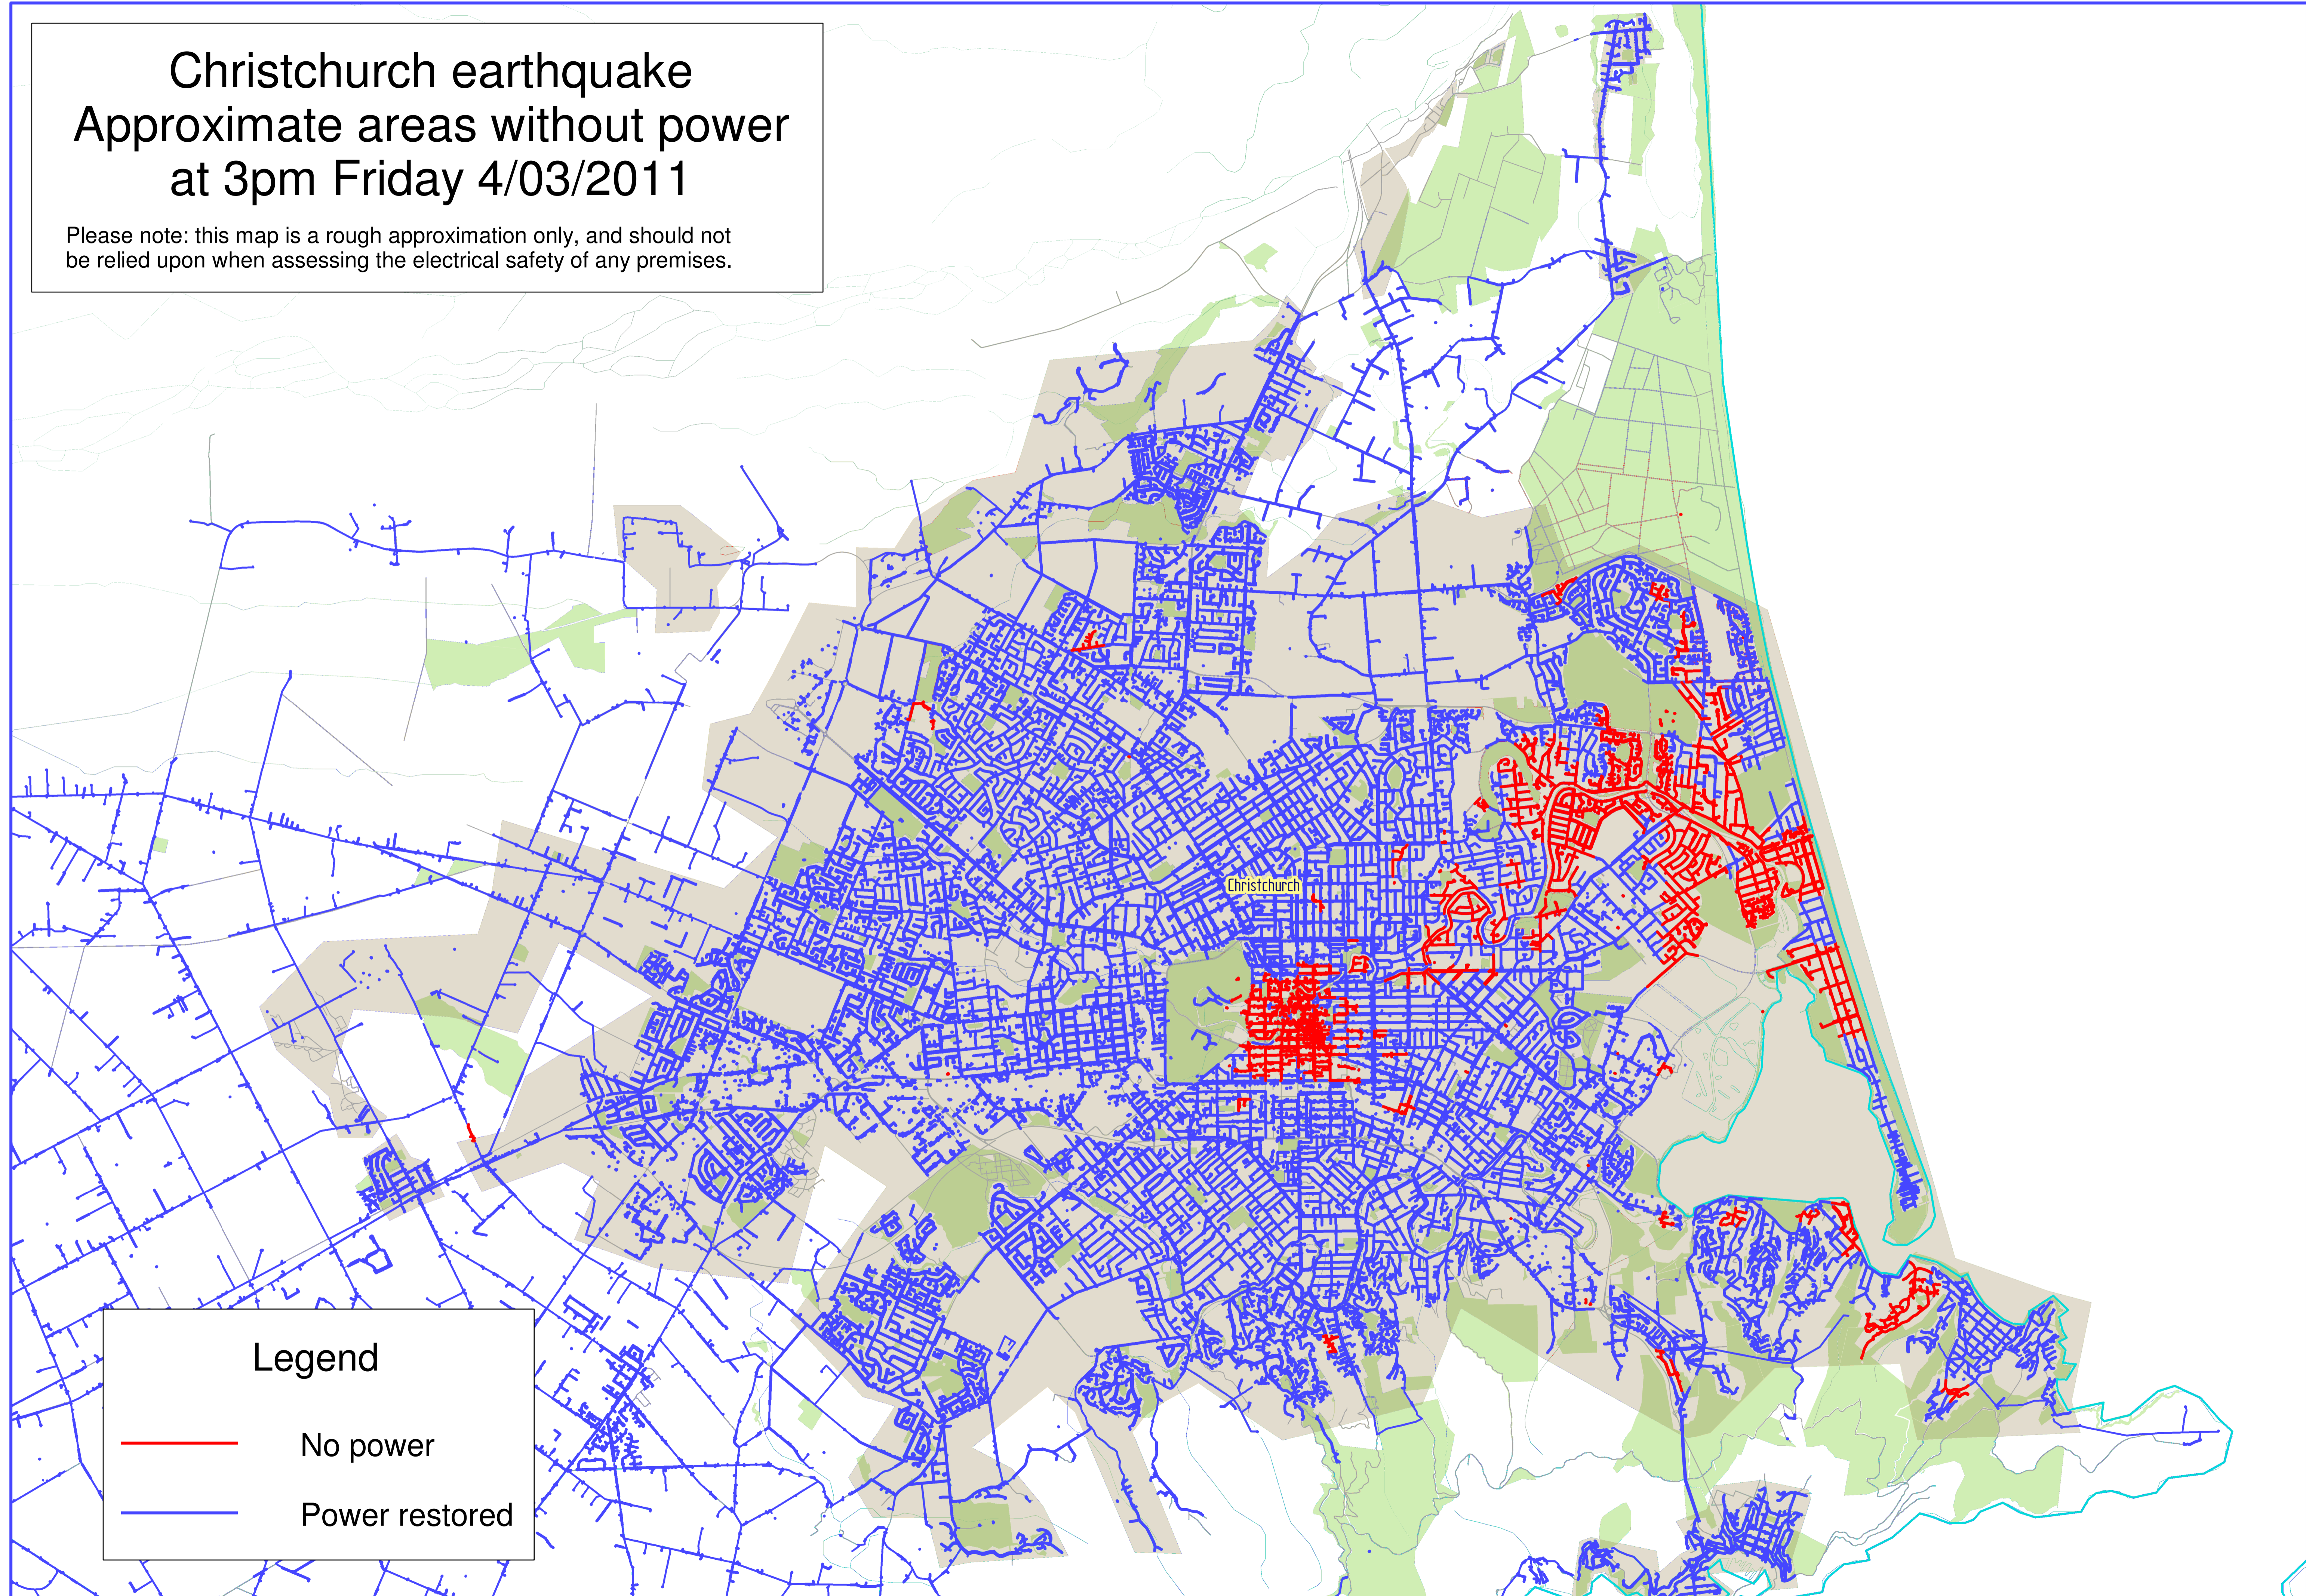

Christchurch earthquake Approximate areas without power at 3pm Friday 4/03/2011

Please note: this map is a rough approximation only, and should not be relied upon when assessing the electrical safety of any premises.

Legend

-  No power
-  Power restored